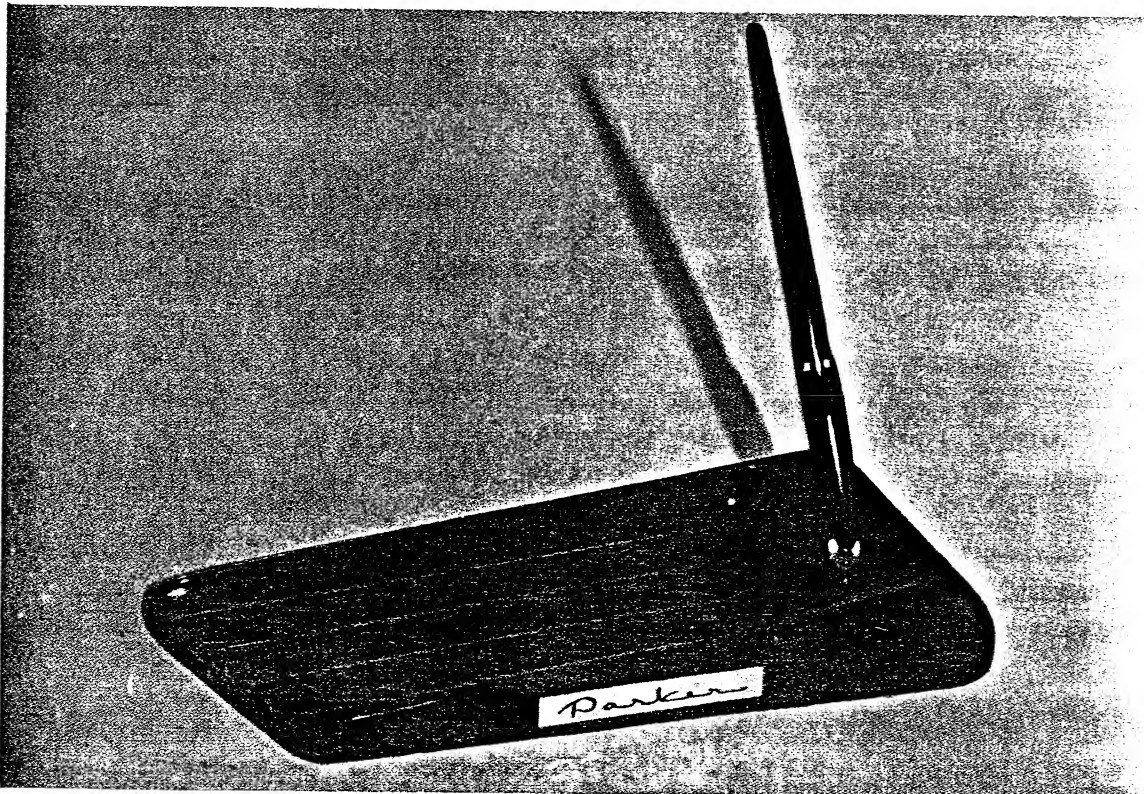

MODEL NO. 90-121

Black finished aluminum with shallow grooves.
Black "51" pen and holder, 11 x 4" . . . . . $25.00.